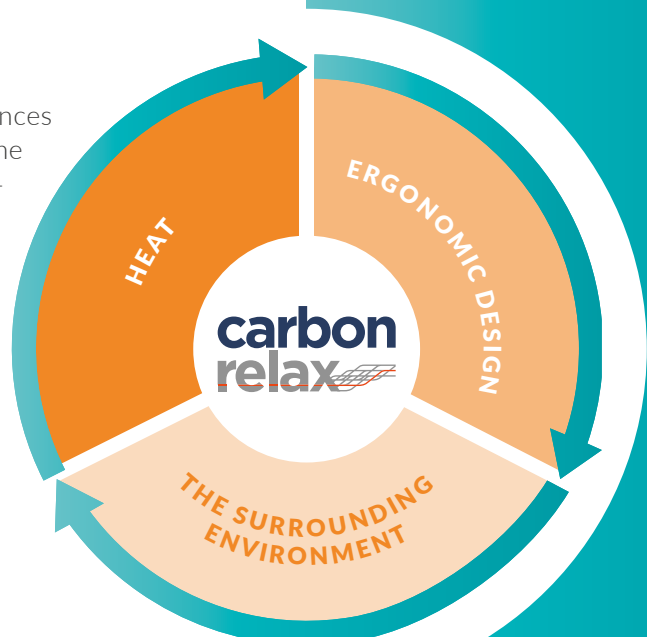

STARTING PRECISELY FROM THESE ELEMENTS AND FROM THE NEED TO IMPROVE INDIVIDUAL WELL-BEING AND THE QUALITY OF LIFE, WE HAVE DEVELOPED A NEW TECHNOLOGY,

**carbon
relax**

THAT MAKES IT POSSIBLE TO GENERATE WARMTH THAT IS EVITALISING, EMBRACING AND SAFE.

We have created an **ergonomic, soft heating mattress cover, flexible, resistant and safe with anti-static properties.**

WE HAVE **TOTALLY ELIMINATED** THE USE OF **ELECTRICAL CABLES**

and with this also the problem of bothersome protuberances that could not guarantee a correct posture of the spine. If the spine is forced to hold an incorrect, non-physiological position, it does nothing more than worsen the muscular tension also while you sleep and consequently you do not sleep well.

WHEN SPEAKING OF WELL-BEING, WE FOCUS ON PROPER DIETARY HABITS AND PHYSICAL ACTIVITY AS INDISPENSABLE ELEMENTS TO ACHIEVE AN OPTIMAL STATE OF WELL-BEING.

UNFORTUNATELY, LITTLE IMPORTANCE AND ATTENTION IS PAID TO THE QUALITY OF REST AND SLEEP, AS A PSYCHO-PHYSICAL REGENERATOR OF OUR BODY.

A GOOD REST DEPENDS ON THE QUALITY OF THREE FACTORS:

- HEAT
- ERGONOMIC DESIGN
- THE SURROUNDING ENVIRONMENT